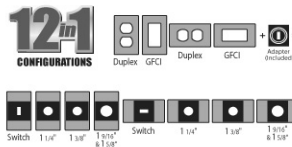

Catalogue Number	Size / Description	Packaging		List Price
		Case	Box	

Cast Aluminum Weatherproof Covers - Epoxy Coated

Horizontal Double Door Weatherproof Duplex Receptacle

CH100S	Gray	Horizontal Duplex Receptacle Cover	-	20	$	524.00
CH100WH	White	Horizontal Duplex Receptacle Cover	-	20	$	524.00
CH100Z	Bronze	Horizontal Duplex Receptacle Cover	-	20	$	524.00

Horizontal or Vertical Single Door Weatherproof 6-in-1 configuration

MX1250S	Horizontal or Vertical Cover	-	6	$	640.00

Vertical Weatherproof 6-in-1 Configuration

MX1050S	Vertical GFI Cover	-	6	$	640.00

Double Gang Vertical Weatherproof 25-in-1 Configuration

MX2050S	Vertical Double Gang Weatherproof	-	8	$	1,610.00

Universal Fit™ Technology

ADAPTER

Comes ready for duplex. For other configurations use needle-nose pliers to knock-out along grooves.

(1) METAL BASE

Base comes pre-configured for duplex installation, or knock-out for GFCI

(2) KNOCK-OUT FOR ADAPTER

Remove all knock-outs with needle nose pliers

(3) ADAPTER

Adapter is pre-configured for switch. Knock-out for rounds.

(4) ADAPTER INSERTED

Align adapter with the slots on the base, and snap into position.