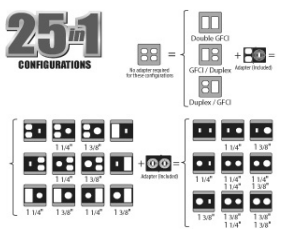

Double Gang Vertical Weatherproof 25-in-1 Configuration

MX2050S	Vertical Double Gang Weatherproof	-	8	$	1,610.00