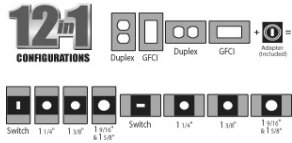

Vertical Weatherproof 6-in-1 Configuration

MX1050S	Vertical GFI Cover	-	6	$	640.00