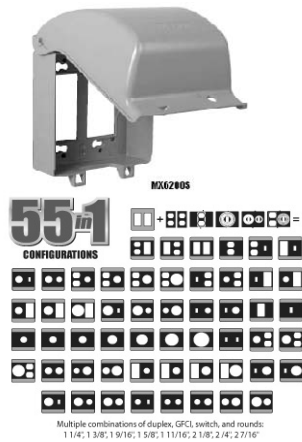

Double Gang 2-Device Cover - Commercial Quality Die-Cast Metal

MX3200S	-	4	\$	33.37
Vertical 8-in-1 3.5" Depth				

Double Gang 2-Device Cover - Commercial Quality Die-Cast Metal

MX3300S	-	4	\$	33.37
Horizontal 8-in-1 3.5" Depth				

Double Gang 2-Device Cover - Commercial Quality Die-Cast Metal

MX6200S	-	4	\$	51.33
1 or 2 Device 55-in-1 3.5" Depth				

Catalogue Number	Size / Description	Packaging		List Price
		Case	Box	
Plastic IN-USE Weatherproof Covers				
	MM410C Single Gang- Clear Plastic Cover Horizontal / Vertical 2.75" Deep 16-in-1 Configurations with included snap-out template Complete with Gasket and Mounting Hardware	-	8	\$ 1,700.00
	MM2410C Double Gang - Clear Plastic Cover Horizontal / Vertical 2.75" Deep 16-in-1 Configurations with included snap-out template Complete with Gasket and Mounting Hardware	-	6	\$ 2,400.00
	ML400G Vertical Profile in-use cover Expands from 1" - 3½" Key Hole Mount for Easy Installation 100% Paintable surface Attached Gasket 8-in-1 Configuration with included snap out template	-	10	\$ 1,980.00
	ML450G Horizontal/Vertical Profile in-use cover Expands from 1" - 3½" Key Hole Mount for Easy Installation 100% Paintable surface Attached Gasket 16-in-1 Configuration with included snap out template	-	10	\$ 2,110.00